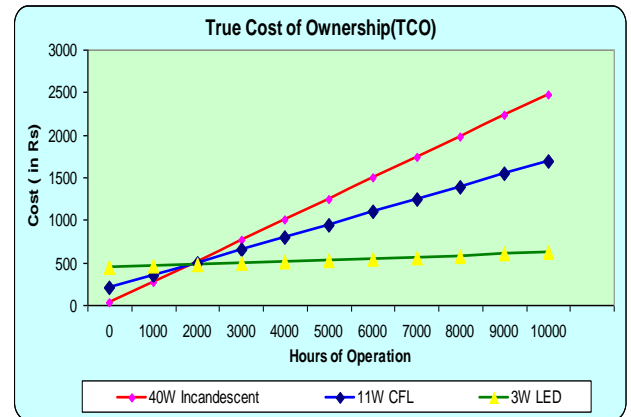

Features:

- ❖ Low Power Consumption – 10% of Incandescent Lamps.
- ❖ Constant Brightness. Instantaneous (Zero Warm up).
- ❖ Longer Life – 50,000+ hours , Low Maintenance
- ❖ Fits Directly into Standard Sockets
- ❖ Cool White, Warm White, Green, Blue, Red, Yellow colors
- ❖ View angle: 120°. Great uniform color appearance.
- ❖ Meets IS 3646 (Part 1):1992 Standard
- ❖ Low voltage 12V/24V DC operated Lights are available.
- ❖ No IR & UV radiation. RoHs compliant.
- ❖ Meets IEC safety standards.

TECHNICAL SPECIFICATIONS

Operating Voltage	80 - 270V AC/DC
Power Consumption	3W (Incl of Driver Losses)
LED Make	Nichia / CREE
Color Temperature (CCT)	3000K(WW), 4500K(NW), 6500K(CW)
Color Rendering Index (CRI)	(Ra) > 75
LED Efficacy	110 - 140 lm/W
Luminous flux	240-330 Lumens
Beam Angle	120 Deg
Expected Life Time	> 50,000 Hours
Material	Aluminum / Poly Carbonate Diffuser
Type	Round & Square
Cut Out Size	Varies by Model.
Lamp Shade	Transparent Clear / Milky White
Additional Colors	Cool White, Warm White, Red, Blue, Green , Yellow
Working Temperature(°C)	-20 to +45
Country of Origin	India
Safety Standards	Confirms to IS and IEC Safety Specifications