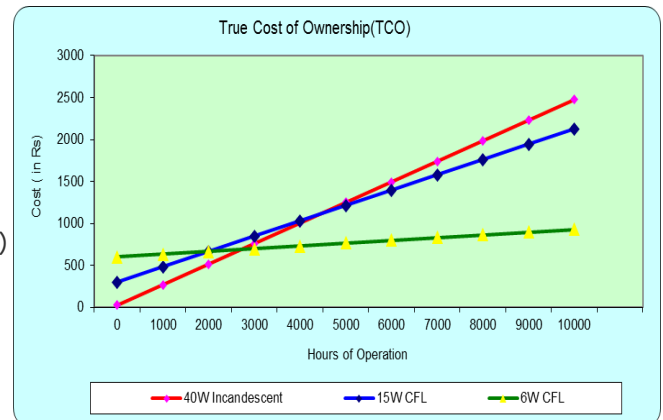

Lux Level - 10ft x 10ft Clean Room at 8ft mounting height