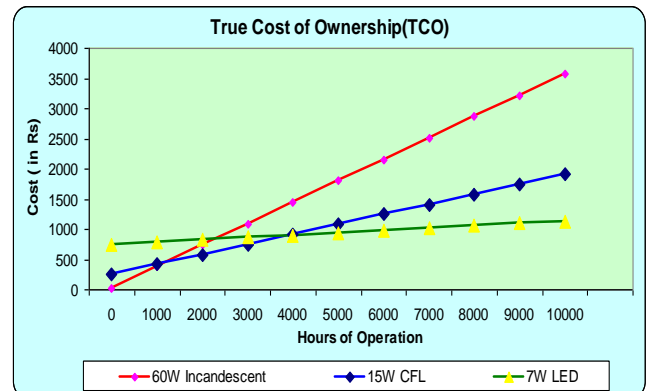

Features:

- ❖ Low Power Consumption – 10% of Incandescent Lamps.
- ❖ Constant Brightness. Instantaneous (Zero Warm up).
- ❖ Longer Life – 50,000+ hours , Low Maintenance
- ❖ Fits Directly into Standard Sockets
- ❖ Cool White, Warm White, Green, Blue, Red, Yellow colors
- ❖ View angle: 120°. Great uniform color appearance.
- ❖ Meets IS 3646 (Part 1):1992 Standard
- ❖ Low voltage 12V/24V DC operated Lamps available.
- ❖ No IR & UV radiation. RoHs compliant.
- ❖ Meets IEC safety standards.

TECHNICAL SPECIFICATIONS

Operating Voltage	80 - 270V AC/DC
Power Consumption	7W (Incl of Driver Losses)
LED Make	Nichia / CREE
Color Temperature (CCT)	3000K(WW), 4500K(NW), 6500K(CW)
Color Rendering Index (CRI)	(Ra) > 75
LED Efficacy	110 - 140 lm/W
Luminous flux	560-770 Lumens
Beam Angle	120 Deg
Expected Life Time	> 50,000 Hours
Material	Aluminum / Poly Carbonate Diffuser
Base Type	B22 / E26 / E27
Lamp Shade	Transparent Clear / Milky White
Additional Colors	Cool White, Warm White, Red, Blue, Green , Yellow
Working Temperature(°C)	-20 to +45
Country of Origin	India
Safety Standards	Confirms to IS and IEC Safety Specifications