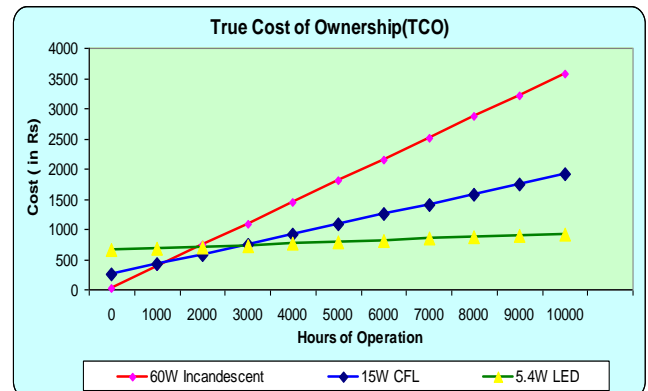

Features:

- ❖ Low Power Consumption – 10% of Incandescent Lamps.
- ❖ Constant Brightness. Instantaneous (Zero Warm up).
- ❖ Longer Life – 50,000+ hours , Low Maintenance
- ❖ Fits Directly into Standard Sockets
- ❖ Cool White
- ❖ View angle: 120°. Great uniform color appearance.
- ❖ Meets IS 3646 (Part 1):1992 Standard
- ❖ Low voltage 12V/24V DC operated Lamps available.
- ❖ No IR & UV radiation. RoHs compliant.
- ❖ Meets IEC safety standards.

TECHNICAL SPECIFICATIONS

Operating Voltage	80 - 270V AC/DC
Power Consumption	5.4W (Incl of Driver Losses)
LED Make	Nichia
Color Temperature (CCT)	6500K(CW)
Color Rendering Index (CRI)	(Ra) > 75
LED Efficacy	140 lm/W
Luminous flux	600 Lumens
Beam Angle	120 Deg
Expected Life Time	> 50,000 Hours
Material	Aluminum / Poly Carbonate Diffuser
Base Type	B22 / E26 / E27
Lamp Shade	Transparent Clear / Milky White
Additional Colors	Only Cool White
Working Temperature(°C)	-20 to +45
Country of Origin	India
Safety Standards	Confirms to IS and IEC Safety Specifications